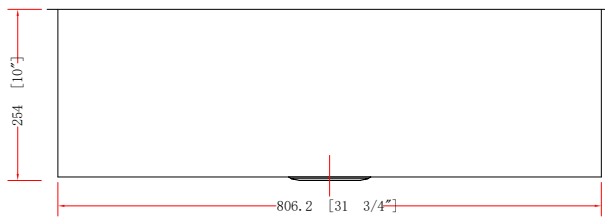

DSL-3320

KITCHEN SINK WITH ACCESSORY LEDGE

Style:

- Zero Radius
- Undermount
- Kitchen Sink
- Single Bowl

Size:

- Overall: 33" x 20" x 10"
- Bowl Size: 31.75" x 16.75" x 10"

Features:

- 16 Gauge Thickness
- 304 Stainless Steel Sink
- 18/10 Chrome/Nickel Content
- Extra Large Sound Cancellation Pads
- Thermal Undercoating