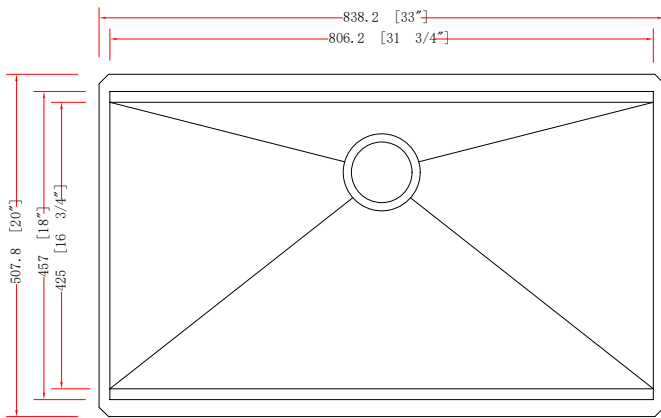

DSL-3320

KITCHEN SINK WITH ACCESSORY LEDGE

Style:

- Zero Radius
- Undermount
- Kitchen Sink
- Single Bowl

Size:

- Overall: 33" x 20" x 10"
- Bowl Size: 31.75" x 16.75" x 10"

Features:

- 16 Gauge Thickness
- 304 Stainless Steel Sink
- 18/10 Chrome/Nickel Content
- Extra Large Sound Cancellation Pads
- Thermal Undercoating