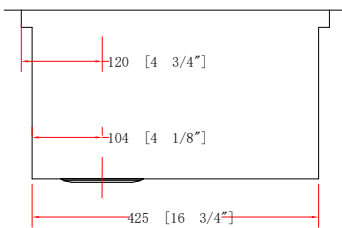

DSL-3320

KITCHEN SINK WITH ACCESSORY LEDGE

Style:

- Zero Radius
- Undermount
- Kitchen Sink
- Single Bowl

Size:

- Overall: 33" x 20" x 10"
- Bowl Size: 31.75" x 16.75" x 10"

Features:

- 16 Gauge Thickness
- 304 Stainless Steel Sink
- 18/10 Chrome/Nickel Content
- Extra Large Sound Cancellation Pads
- Thermal Undercoating