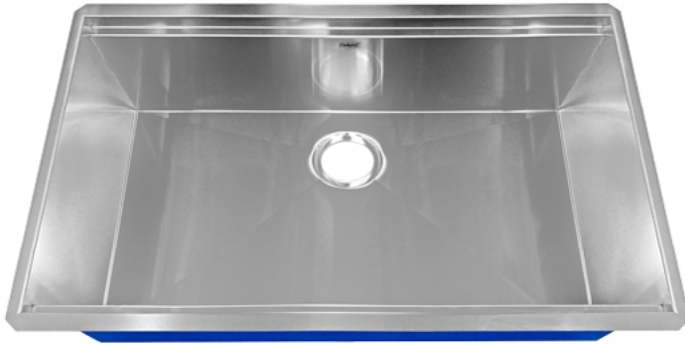

DSL-3320

KITCHEN SINK WITH ACCESSORY LEDGE

Style:

- Zero Radius
- Undermount
- Kitchen Sink
- Single Bowl

Size:

- Overall: 33" x 20" x 10"
- Bowl Size: 31.75" x 16.75" x 10"

Features:

- 16 Gauge Thickness
- 304 Stainless Steel Sink
- 18/10 Chrome/Nickel Content
- Extra Large Sound Cancellation Pads
- Thermal Undercoating

Certifications:

- cUPC

Warranty:

- Lifetime Limited Warranty

Available Color/Finish

Included Accessories:

- Bottom Grid(s): DSL-BG3320
- Basket Strainer: DSA-PBSSS
- Colander
- Cutting Board
- 11 Piece Kitchen Kit*